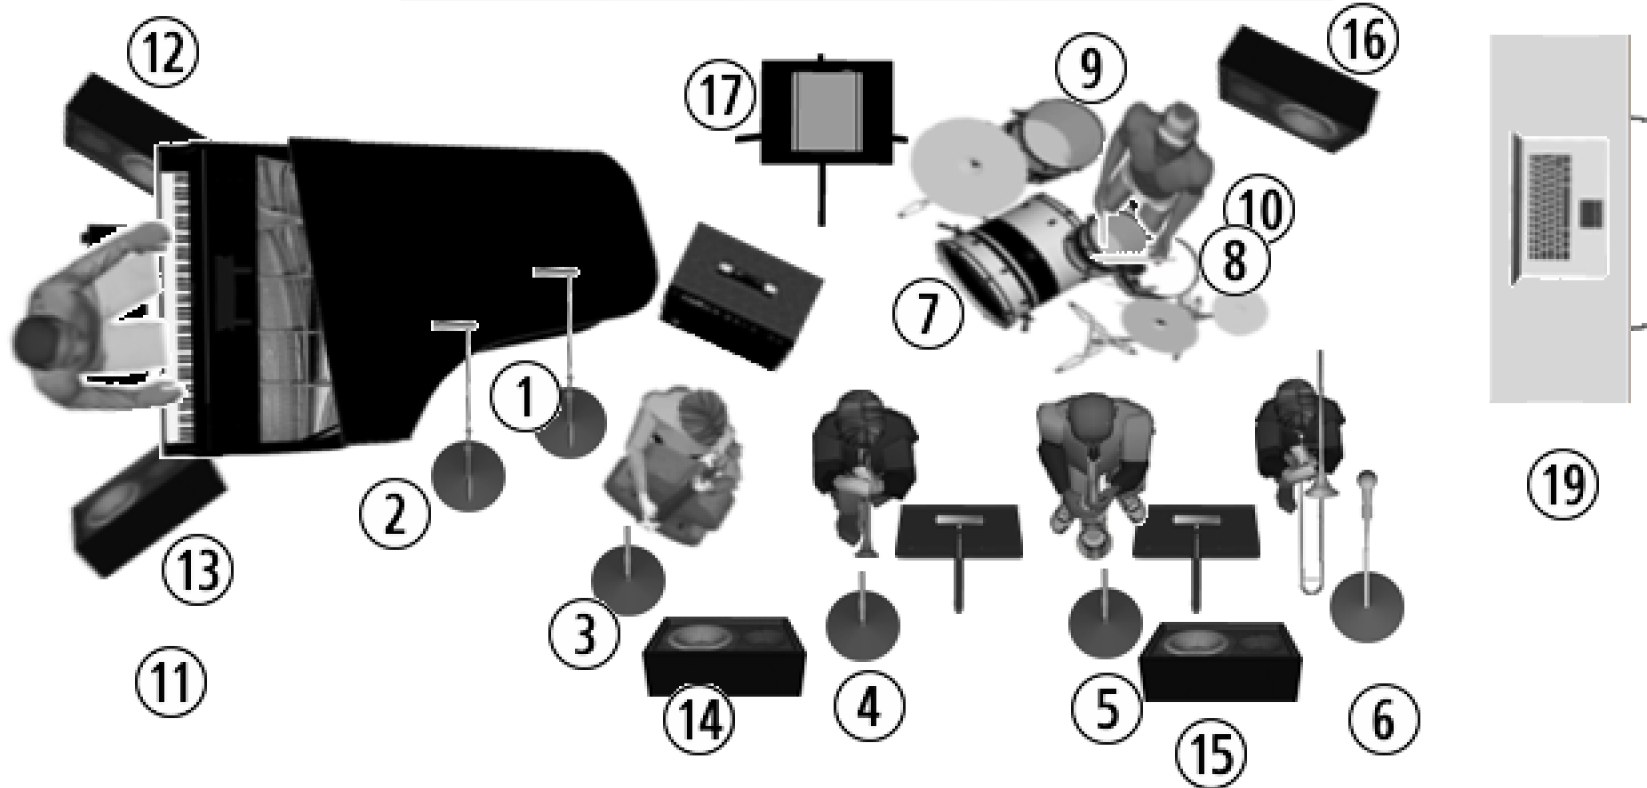

ASHBY ANDERSON'S™

AURAGLYPHTET

Input List

1. Piano L
2. Piano R
3. Bass (direct mic in front of bass)
4. Trumpet
5. Saxophone
6. Trombone
7. Bass Drum
8. Snare/Hi Hat

9. Drum Overhead L
10. Drum Overhead R
11. Vocal Mic

Monitors

- 12 Piano L
13. Piano R
14. Trumpet
15. Saxophones

16. Drums

Projector and Video Screen

17. Projector
18. Large Video Screen
19. Table